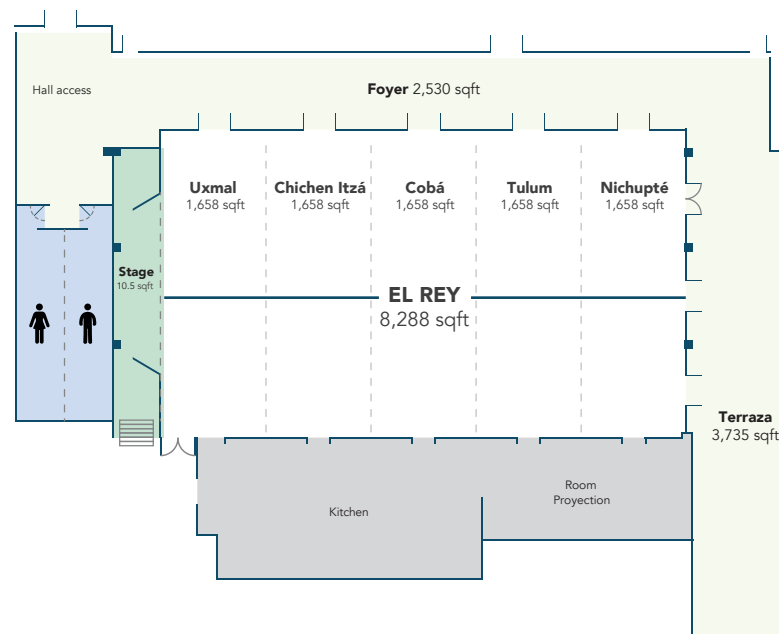

GROUPS AND CONVENTIONS

Emporio Cancun offers exclusive facilities for conferences, business and corporate meetings, weddings and social events. El Rey ballroom is luxuriously designed with wooden large doors with a beautiful glass walled internal foyer.

For any small or large groups, El Rey has a seating capacity for up to 1000 guests in theater style, and can be divided in 5 breakout rooms. Enjoy a magical sunset from The Terrace and drink a cocktail while watching the spectacular lagoon view.

All meeting rooms are air-conditioned and offer A/V facilities as overhead projectors, microphones and projection screens, as well as rigging points and WiFi. The professional events team is here to tailor any meeting to specific client's needs and make it a memorable experience.