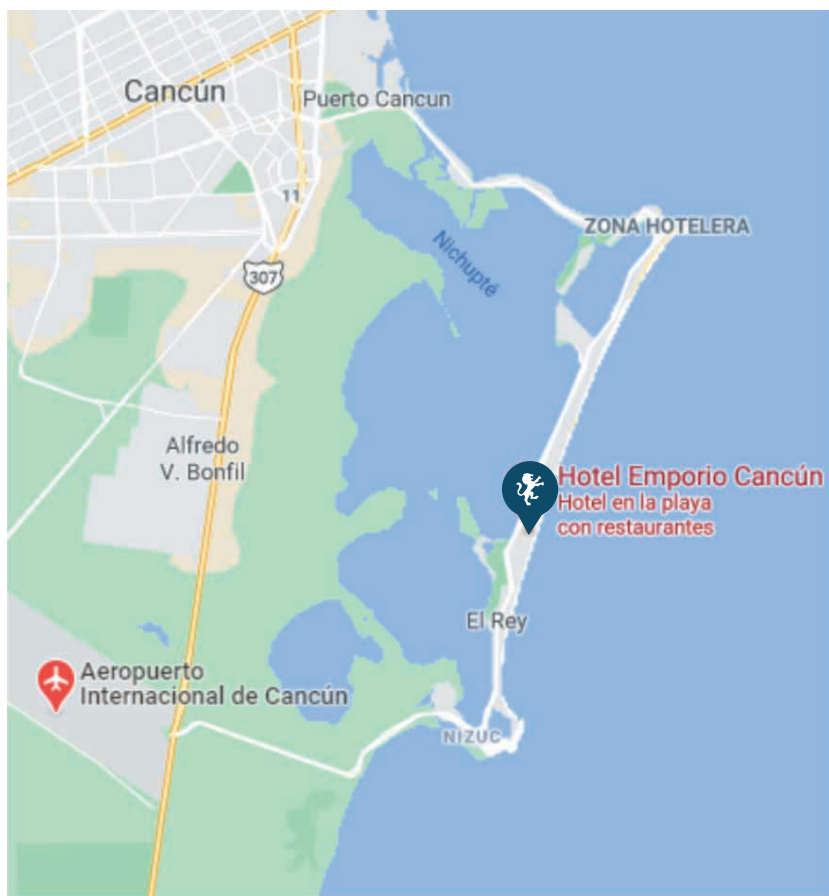

Amadeus: WV CUN828 / Sabre: WV 220111 / Galileo: WV A4578 / Worldspan: WV 95828